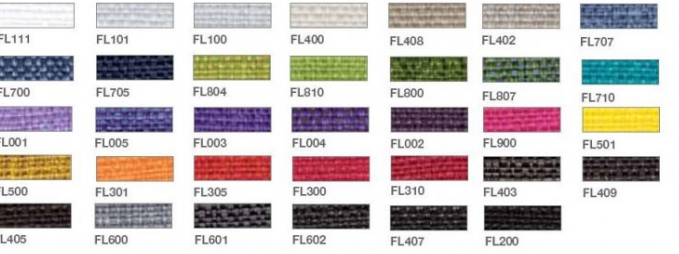

BY100

BY400

BY401

BY605

BY600

BY402

BY307

FLASH No-shrink
100% PP

FL111

FL101

FL100

FL400

FL408

FL402

FL707

FL700

FL705

FL804

FL810

FL800

FL807

FL710

FL001

FL005

FL003

FL004

FL002

FL900

FL501

FL500

FL301

FL305

FL300

FL310

FL403

FL409

FL405

FL600

FL601

FL602

FL407

FL200